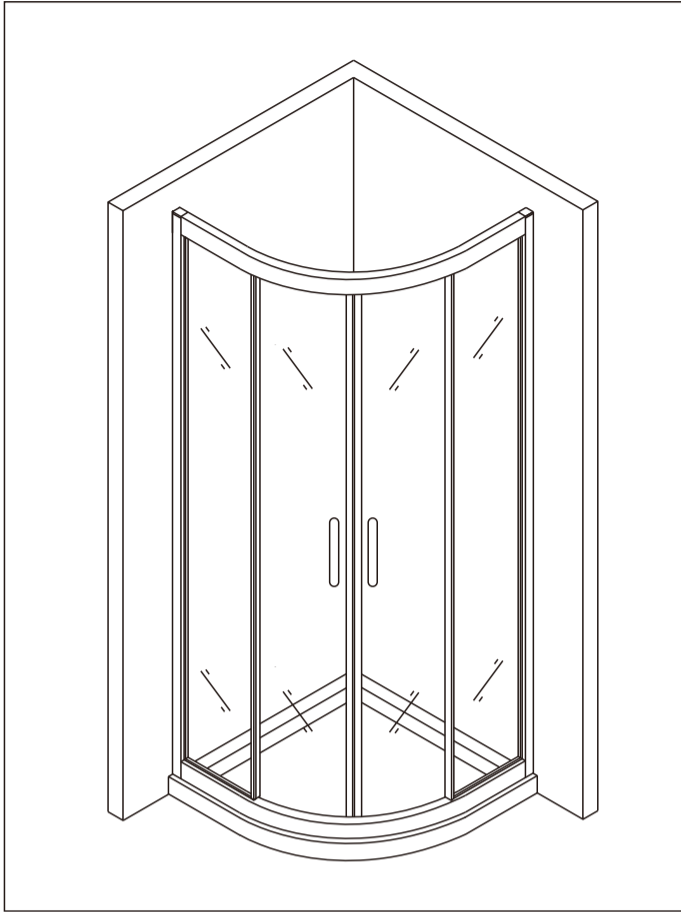

AG01080 AG01090 AG01100 AG01180 AG01190 AG01118 AG01119 AG01128 AG01129
AG01080M AG01090M AG01100M AG01180M AG01190M AG01118M AG01119M AG01128M AG01129M
AG01080B AG01090B AG01100B AG01180B AG01190B AG01118B AG01119B AG01128B AG01129B